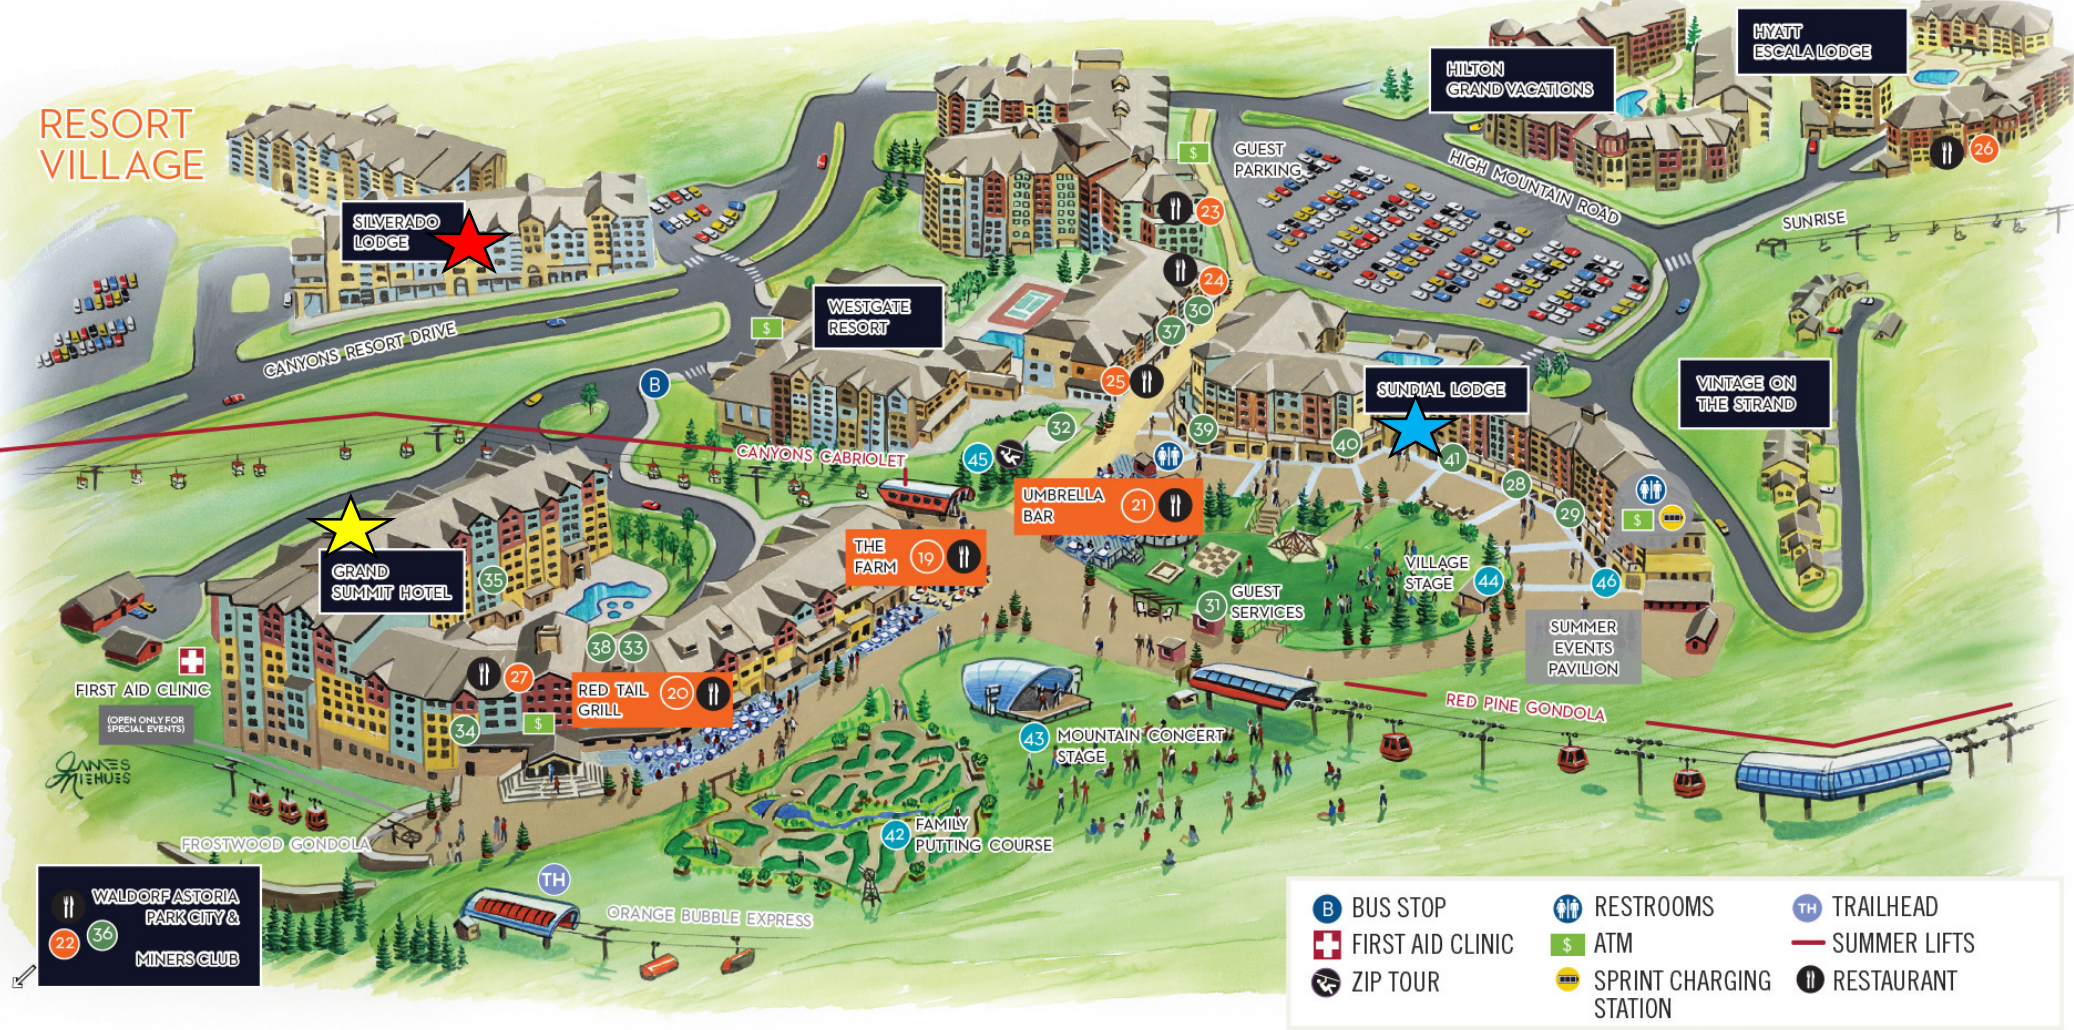

RESORT VILLAGE

- ★ Grand Summit Hotel Conference Headquarter
- ★ Silverado Lodge
- ★ Sundial Lodge

Silverado Lodge and Sundial Lodge are a 2 minute walk from Grand Summit Hotel

WALDORF ASTORIA PARKCITY & MINERS CLUB

- B BUS STOP
- + FIRST AID CLINIC
- Z ZIP TOUR
- R RESTROOMS
- \$ ATM
- S SPRINT CHARGING STATION
- TH TRAILHEAD
- SUMMER LIFTS
- R RESTAURANT STATION

RESTAURANTS & BARS

- 19. THE FARM
- 20. RED TAIL GRILL
- 21. THE UMBRELLA BAR
- 22. POWDER
- 23. WESTGATE MARKETPLACE
- 24. EDGE STEAKHOUSE
- 25. DRAFTS
- 26. ESCALA PROVISION COMPANY
- 27. FIRST TRACKS CAFÉ

SHOPS & SERVICES

- 28. CANYON MOUNTAIN SPORTS
- 29. CANYON MOUNTAIN RENTALS
- 30. ALOHA SPORTS
- 31. GUEST SERVICES
- 32. BIKE WASH
- 33. CANYONS GOLF SHOP
- 34. CHILD CARE

- 35. CANYONS RESORT SPA & BOUTIQUE
- 36. WALDORF ASTORIA SPA
- 37. SERENITY SPA
- 38. GENERAL STORE
- 39. REAL ESTATE GALLERY
- 40. SMARTWOOL
- 41. THE NORTH FACE

ACTIVITIES

- 42. FAMILY PUTTING COURSE
- 43. MOUNTAIN STAGE
- 44. VILLAGE STAGE
- 45. ZIP TOUR TRAINER
- 46. ACTIVITIES CENTER

WORLD CLASS LODGING